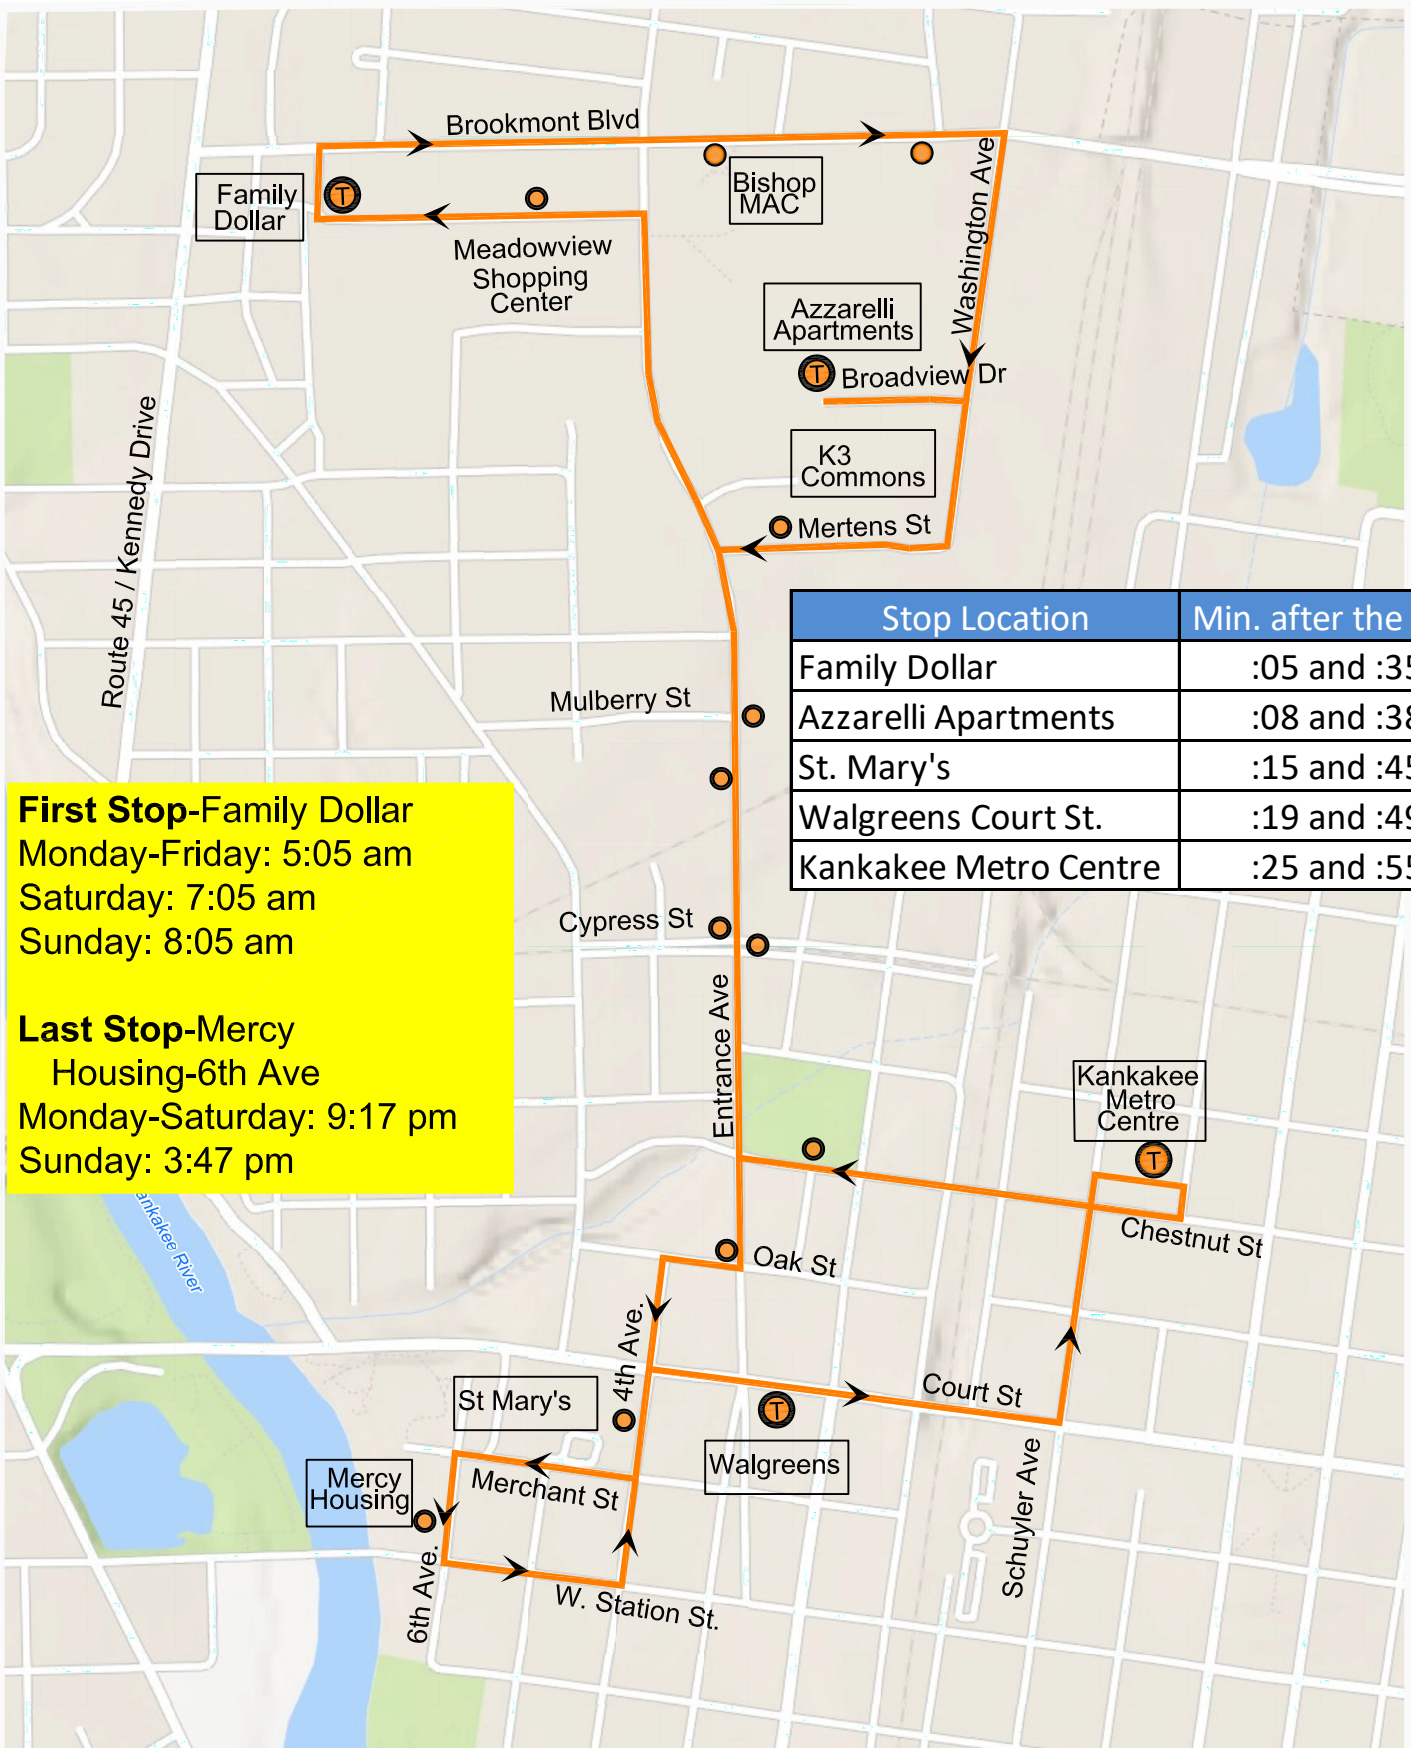

# Route 1 - Meadowview/St. Mary's

Stop Location	Min. after the hour
Family Dollar	:05 and :35
Azzarelli Apartments	:08 and :38
St. Mary's	:15 and :45
Walgreens Court St.	:19 and :49
Kankakee Metro Centre	:25 and :55

**First Stop-Family Dollar**  
 Monday-Friday: 5:05 am  
 Saturday: 7:05 am  
 Sunday: 8:05 am

**Last Stop-Mercy Housing-6th Ave**  
 Monday-Saturday: 9:17 pm  
 Sunday: 3:47 pm