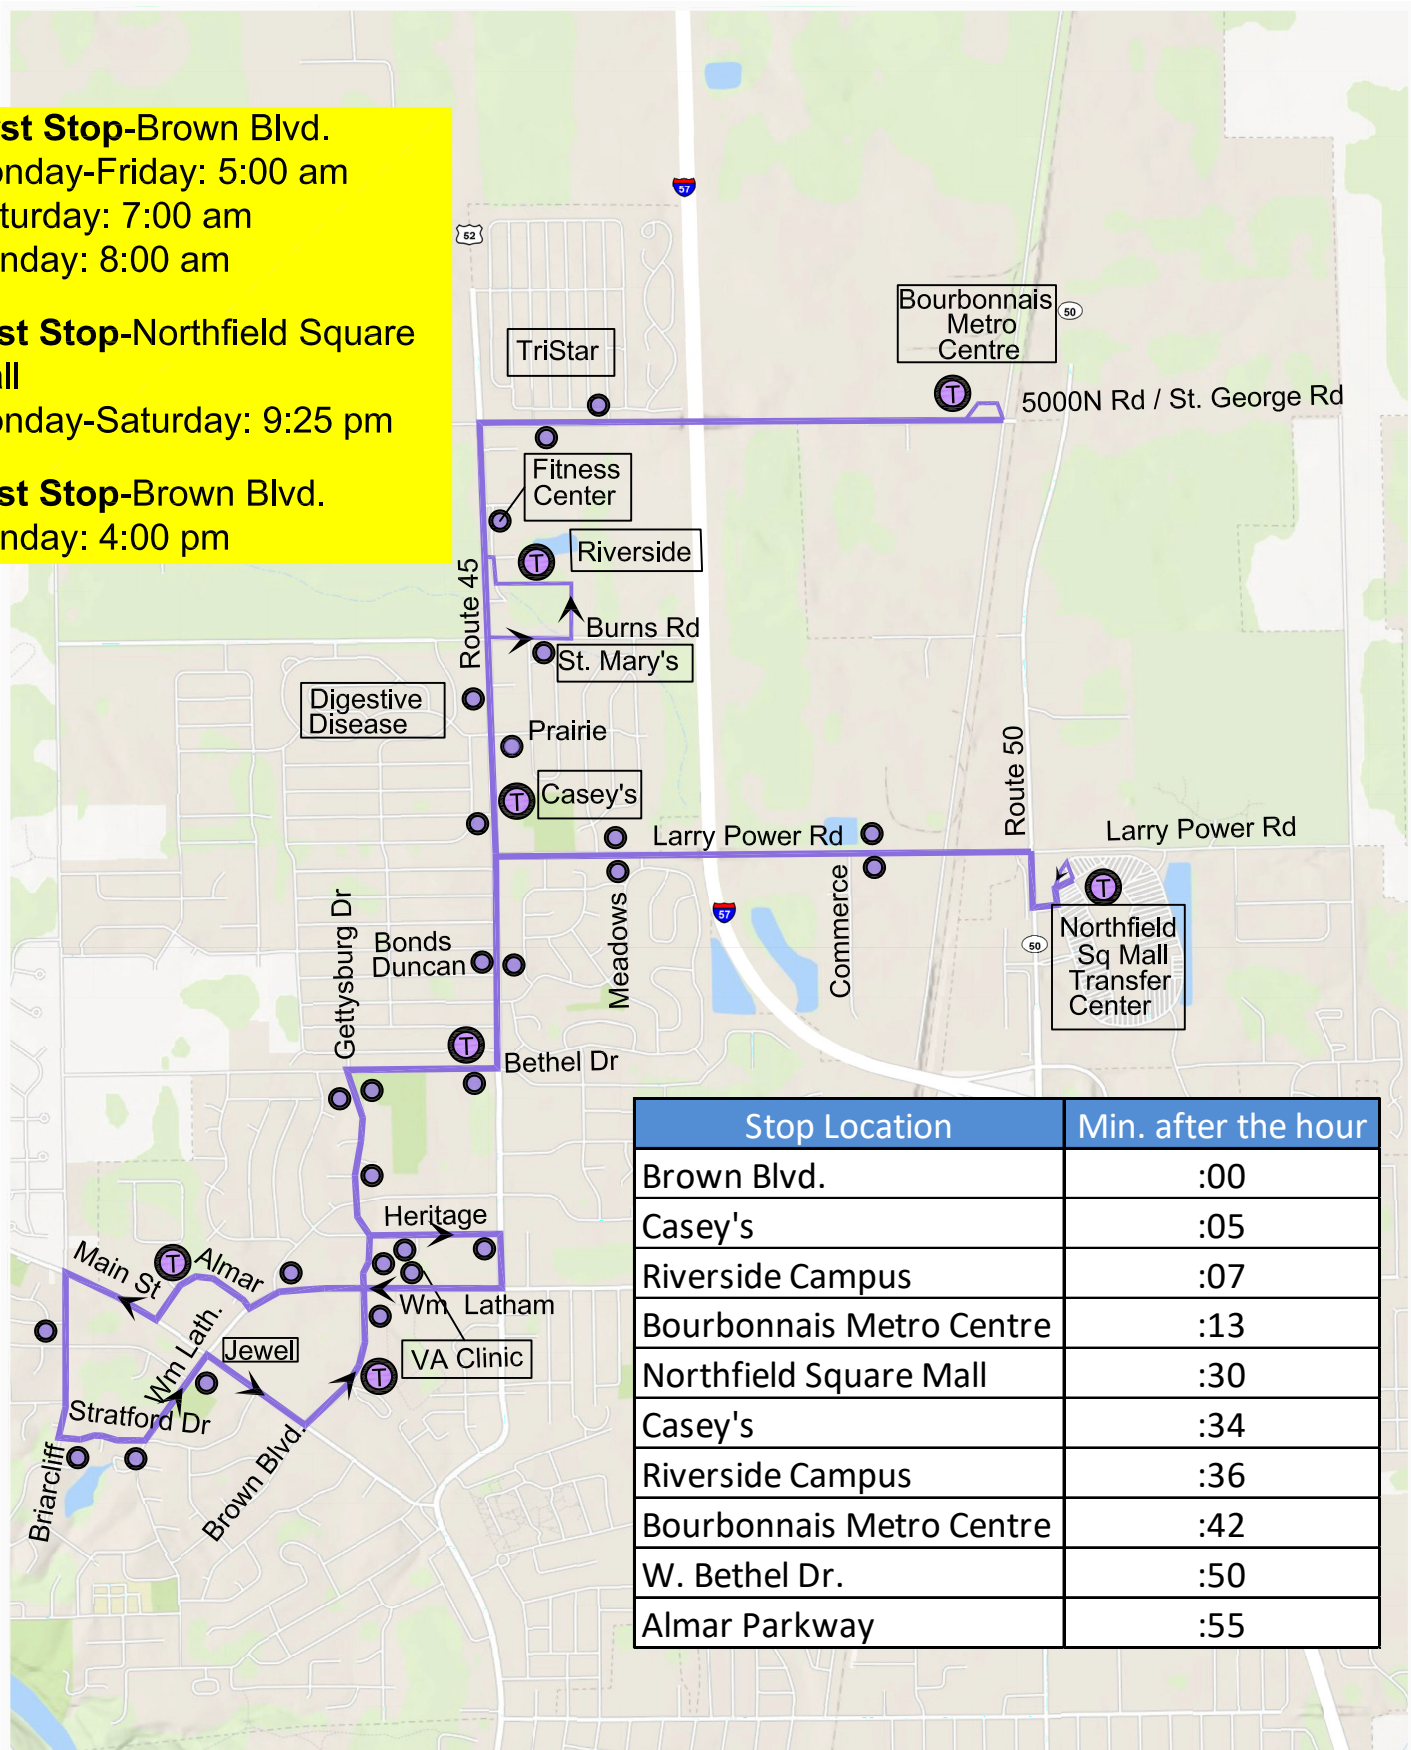

Route 10 - Bourbonnais N. Medical/ VA

First Stop-Brown Blvd.
 Monday-Friday: 5:00 am
 Saturday: 7:00 am
 Sunday: 8:00 am

Last Stop-Northfield Square Mall
 Monday-Saturday: 9:25 pm

Last Stop-Brown Blvd.
 Sunday: 4:00 pm

Stop Location	Min. after the hour
Brown Blvd.	:00
Casey's	:05
Riverside Campus	:07
Bourbonnais Metro Centre	:13
Northfield Square Mall	:30
Casey's	:34
Riverside Campus	:36
Bourbonnais Metro Centre	:42
W. Bethel Dr.	:50
Almar Parkway	:55