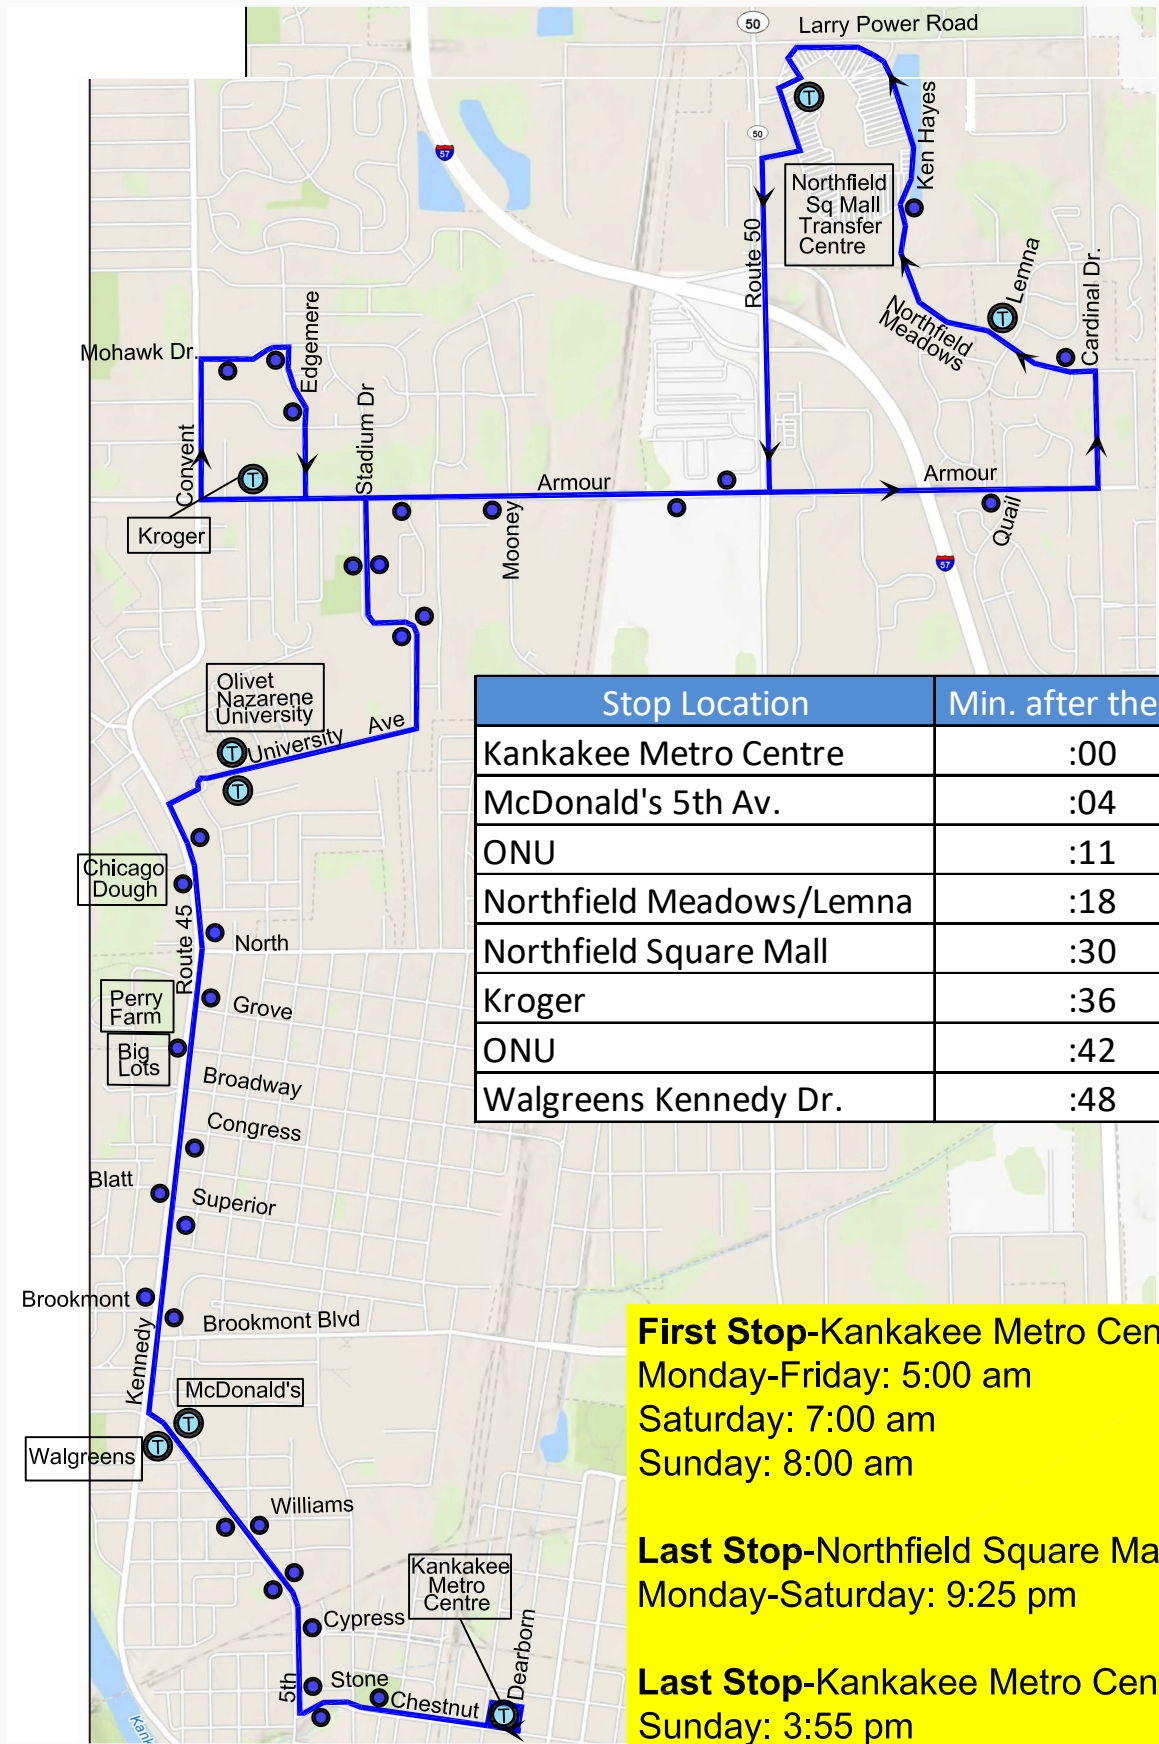

Route 11 - Kennedy Dr / ONU / Northfield Meadows

Stop Location	Min. after the hour
Kankakee Metro Centre	:00
McDonald's 5th Av.	:04
ONU	:11
Northfield Meadows/Lemna	:18
Northfield Square Mall	:30
Kroger	:36
ONU	:42
Walgreens Kennedy Dr.	:48

First Stop-Kankakee Metro Centre
 Monday-Friday: 5:00 am
 Saturday: 7:00 am
 Sunday: 8:00 am

Last Stop-Northfield Square Mall
 Monday-Saturday: 9:25 pm

Last Stop-Kankakee Metro Centre
 Sunday: 3:55 pm