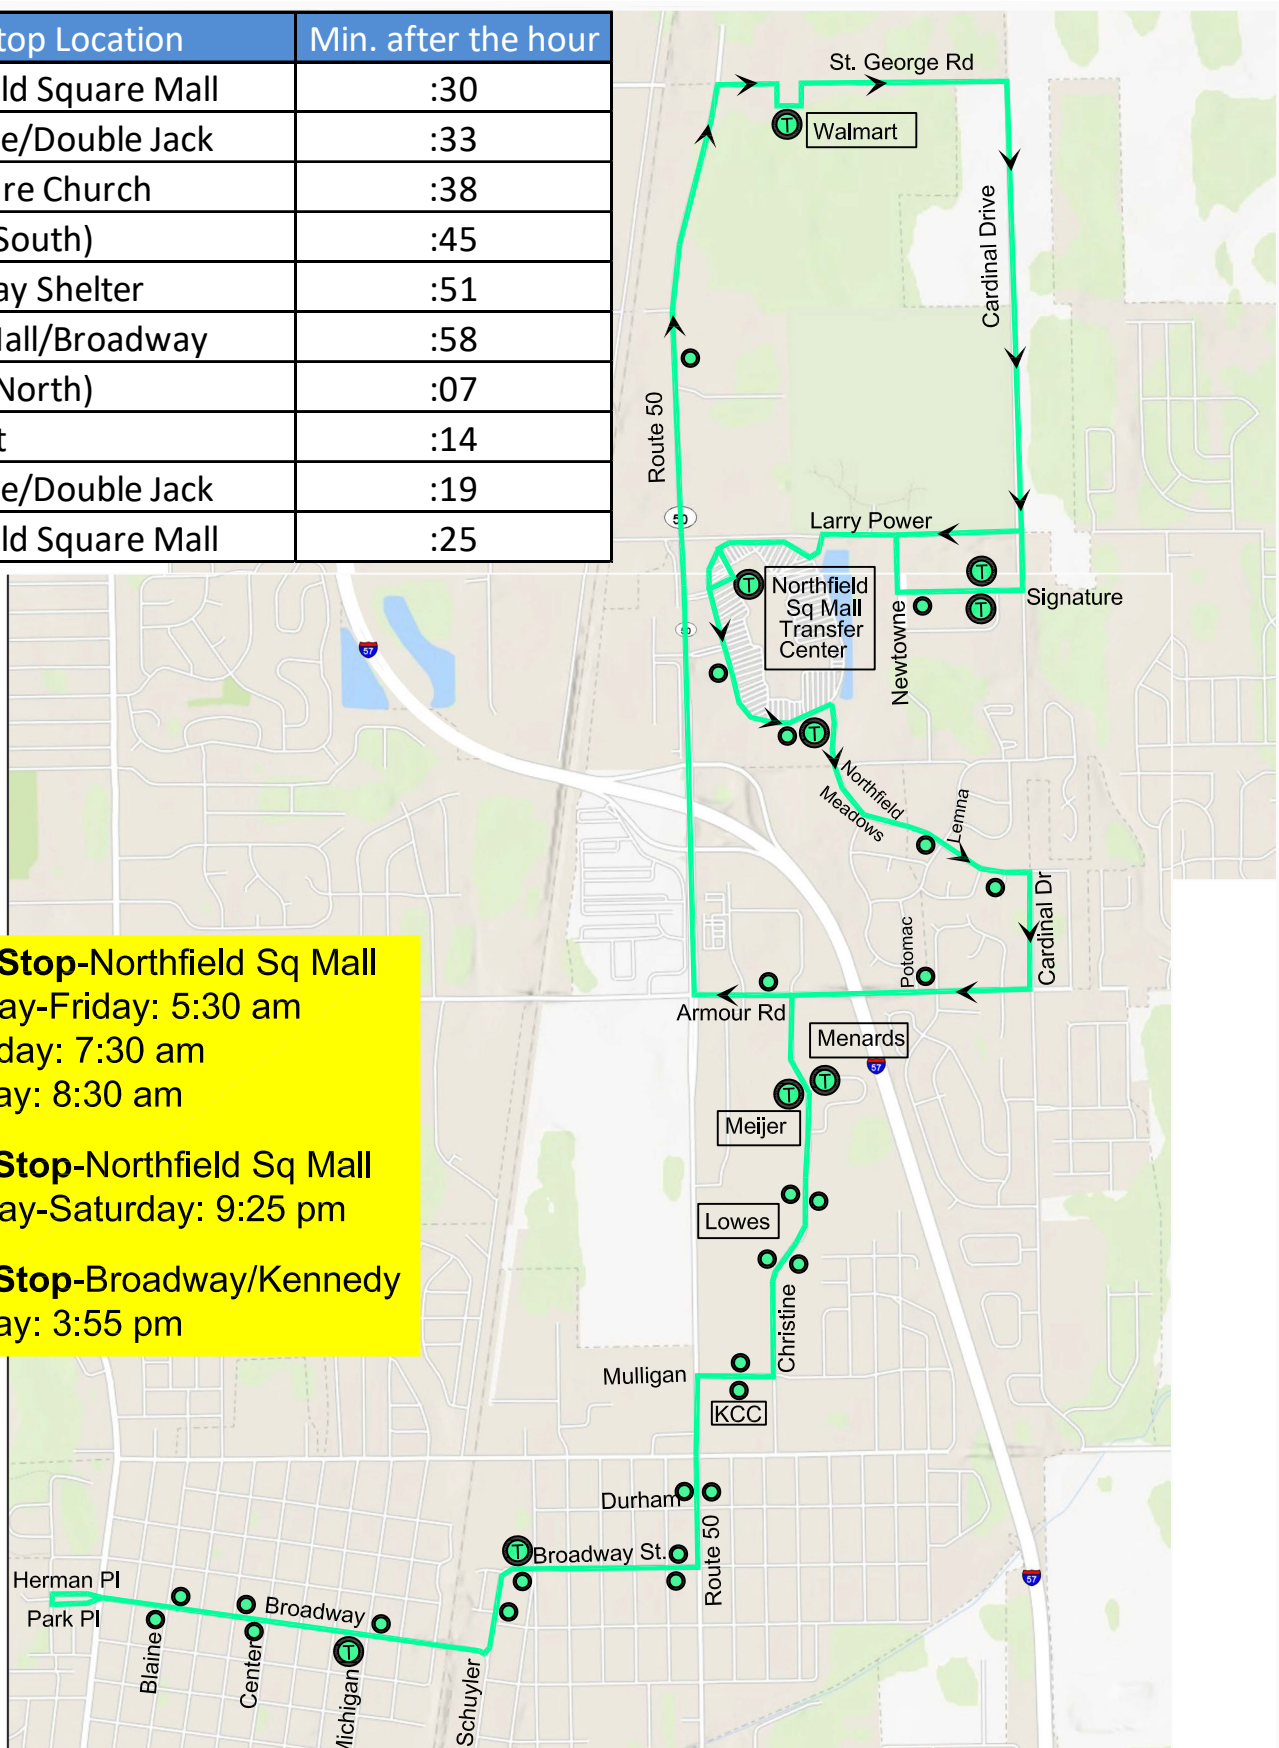

Route 2 - Meijer/Broadway/Walmart

Stop Location	Min. after the hour
Northfield Square Mall	:30
Signature/Double Jack	:33
Adventure Church	:38
Meijer (South)	:45
Broadway Shelter	:51
Village Hall/Broadway	:58
Meijer (North)	:07
Walmart	:14
Signature/Double Jack	:19
Northfield Square Mall	:25

First Stop-Northfield Sq Mall
 Monday-Friday: 5:30 am
 Saturday: 7:30 am
 Sunday: 8:30 am

Last Stop-Northfield Sq Mall
 Monday-Saturday: 9:25 pm

Last Stop-Broadway/Kennedy
 Sunday: 3:55 pm