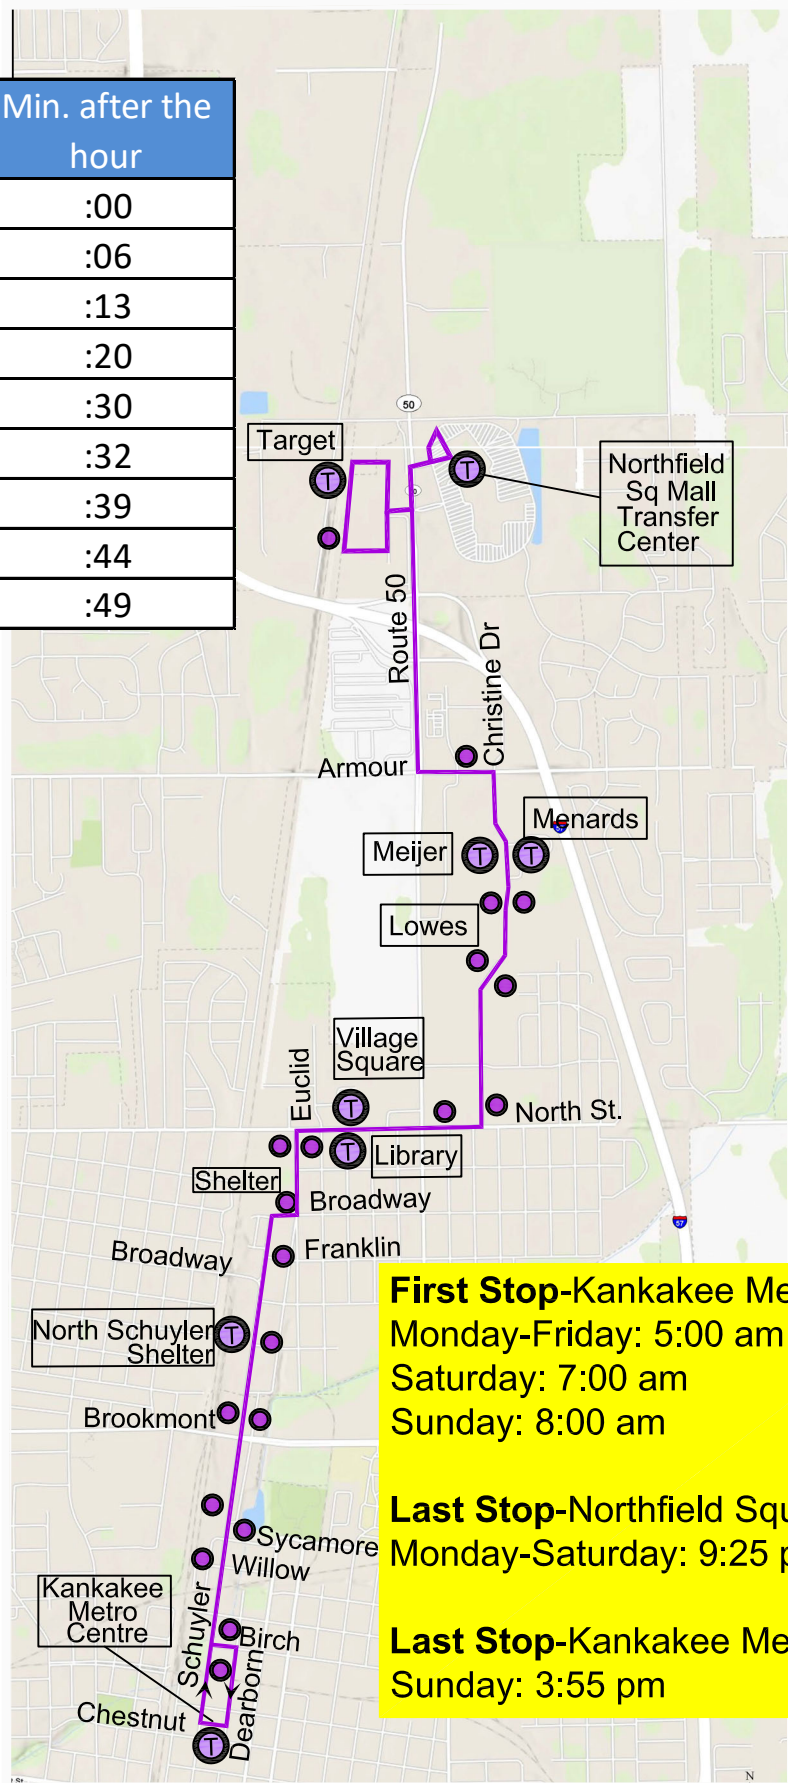

Route 3 - Schuyler / Meijer / Target

Stop Location	Min. after the hour
Kankakee Metro Centre	:00
Bradley Library	:06
Christine and Uncle Leo	:13
Target	:20
Northfield Square Mall	:30
Target	:32
Christine Dr. (behind Meijer)	:39
Village Square	:44
North Schuyler Shelter	:49

First Stop-Kankakee Metro Centre
 Monday-Friday: 5:00 am
 Saturday: 7:00 am
 Sunday: 8:00 am

Last Stop-Northfield Square Mall
 Monday-Saturday: 9:25 pm

Last Stop-Kankakee Metro Centre
 Sunday: 3:55 pm