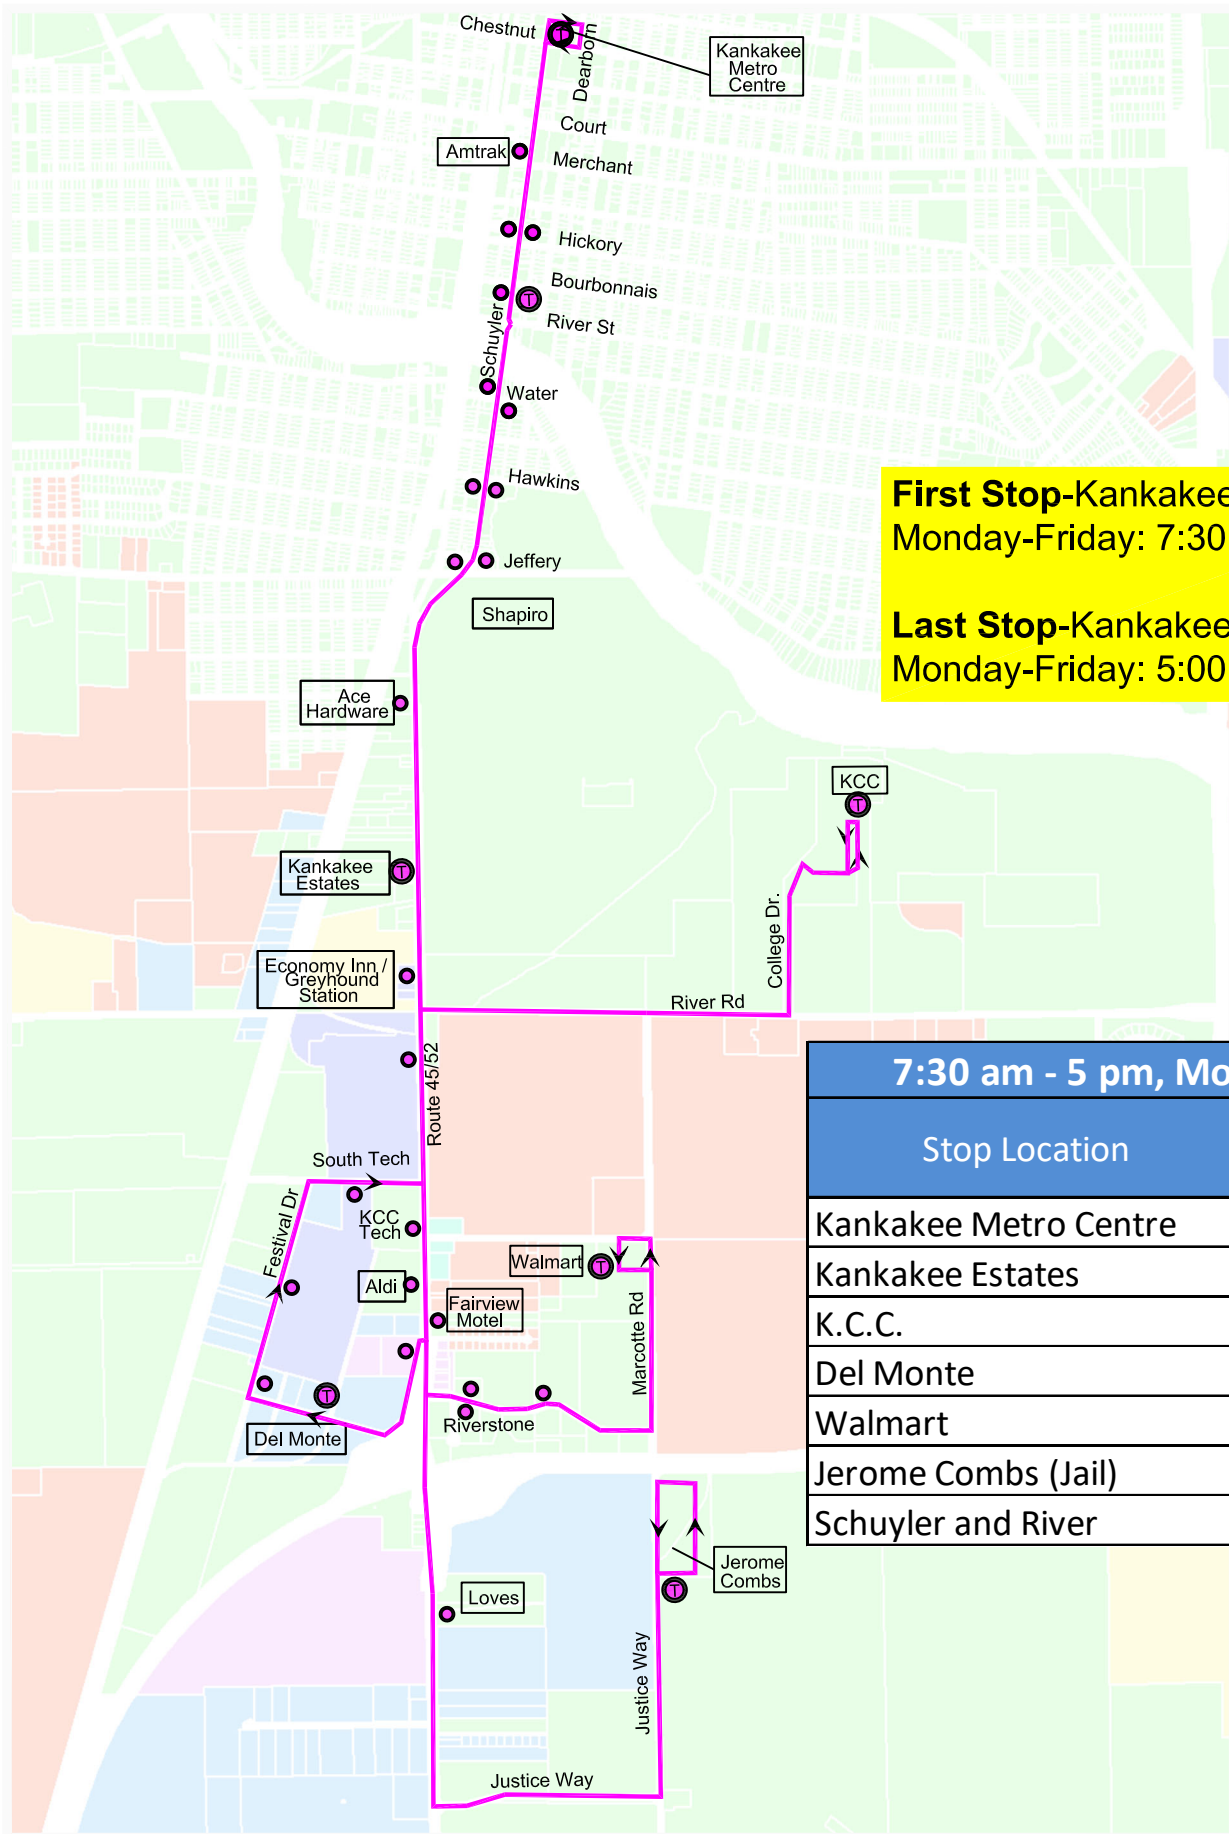

Route 6 - Schuyler/KCC/Del Monte/Walmart/Jerome Combs

First Stop-Kankakee Metro Centre
Monday-Friday: 7:30 am

Last Stop-Kankakee Metro Centre
Monday-Friday: 5:00 pm

| 7:30 am - 5 pm, Mon. - Fri. | |
|-----------------------------|---------------------|
| Stop Location | Min. after the hour |
| Kankakee Metro Centre | :30 |
| Kankakee Estates | :36 |
| K.C.C. | :41 |
| Del Monte | :46 |
| Walmart | :58 |
| Jerome Combs (Jail) | :08 |
| Schuyler and River | :18 |