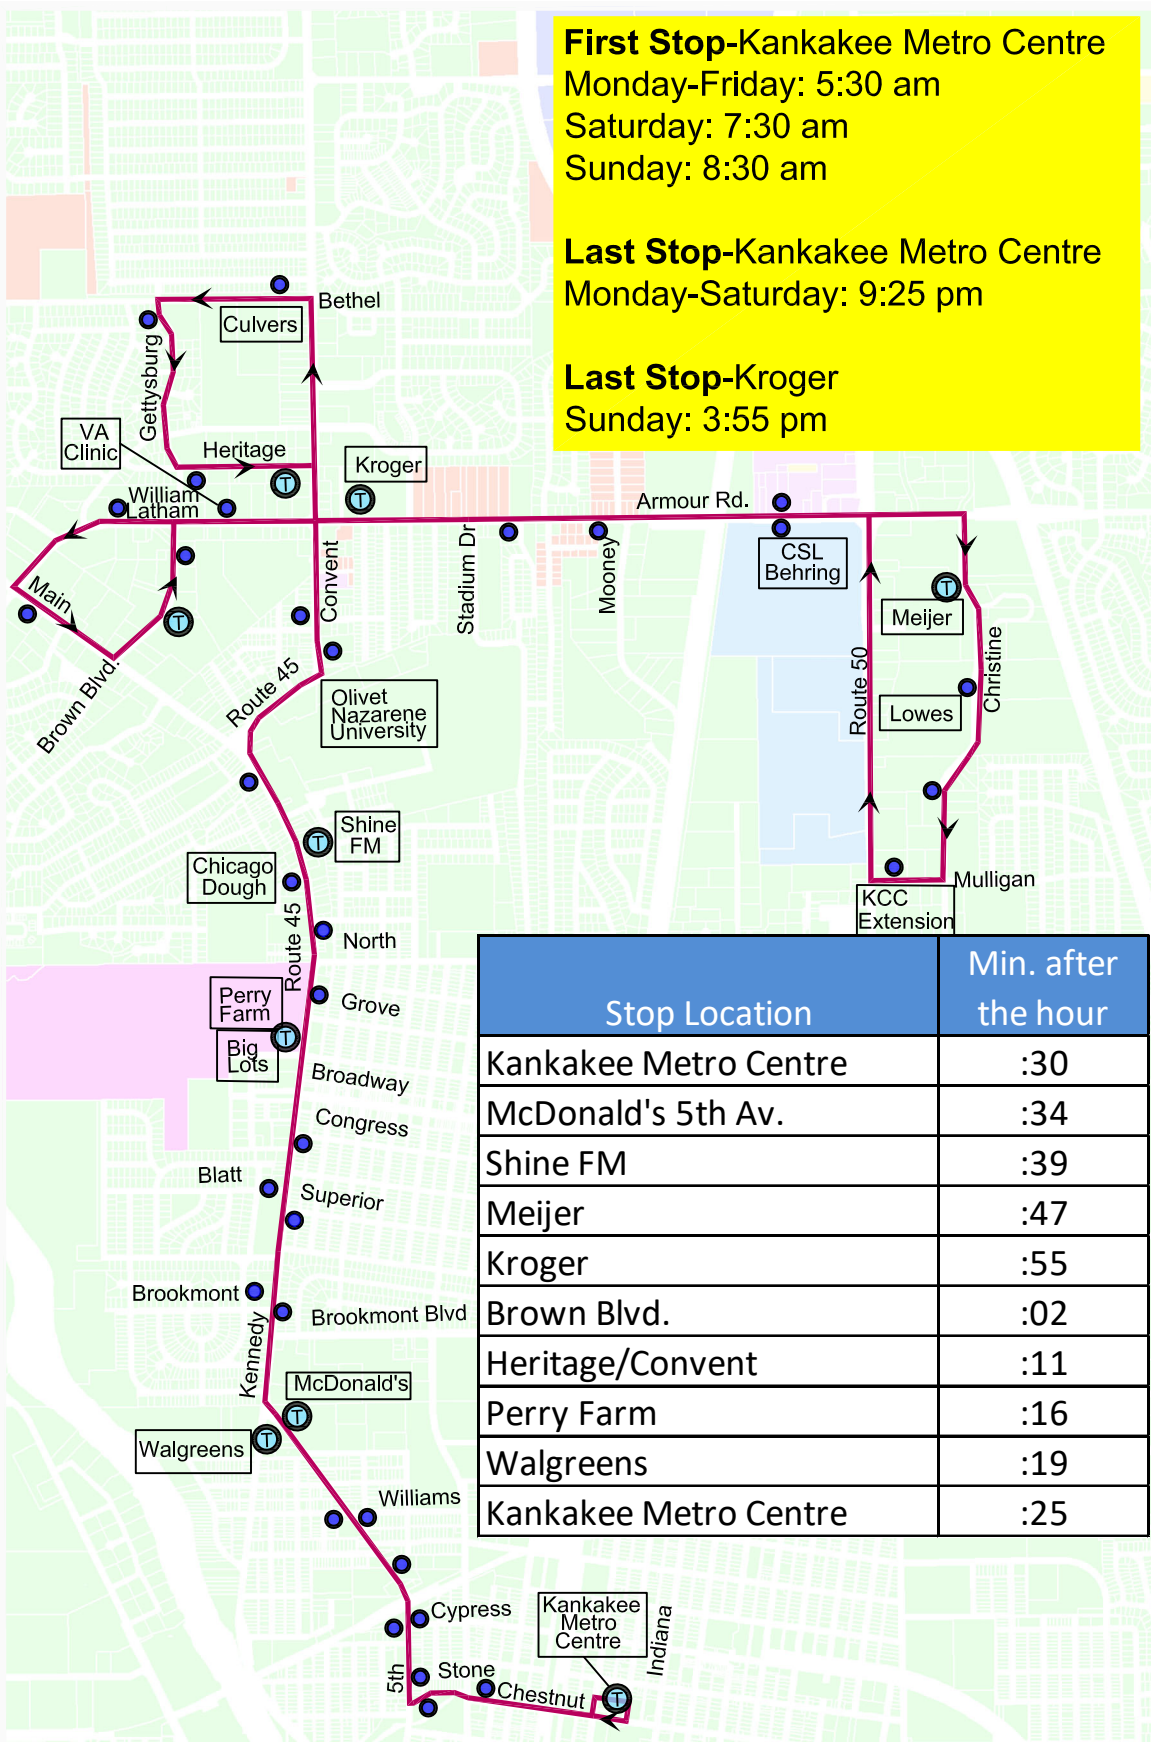

Route 12 - Kennedy Dr / Christine Dr/ Bourbonnais

First Stop-Kankakee Metro Centre
 Monday-Friday: 5:30 am
 Saturday: 7:30 am
 Sunday: 8:30 am

Last Stop-Kankakee Metro Centre
 Monday-Saturday: 9:25 pm

Last Stop-Kroger
 Sunday: 3:55 pm

Stop Location	Min. after the hour
Kankakee Metro Centre	:30
McDonald's 5th Av.	:34
Shine FM	:39
Meijer	:47
Kroger	:55
Brown Blvd.	:02
Heritage/Convent	:11
Perry Farm	:16
Walgreens	:19
Kankakee Metro Centre	:25