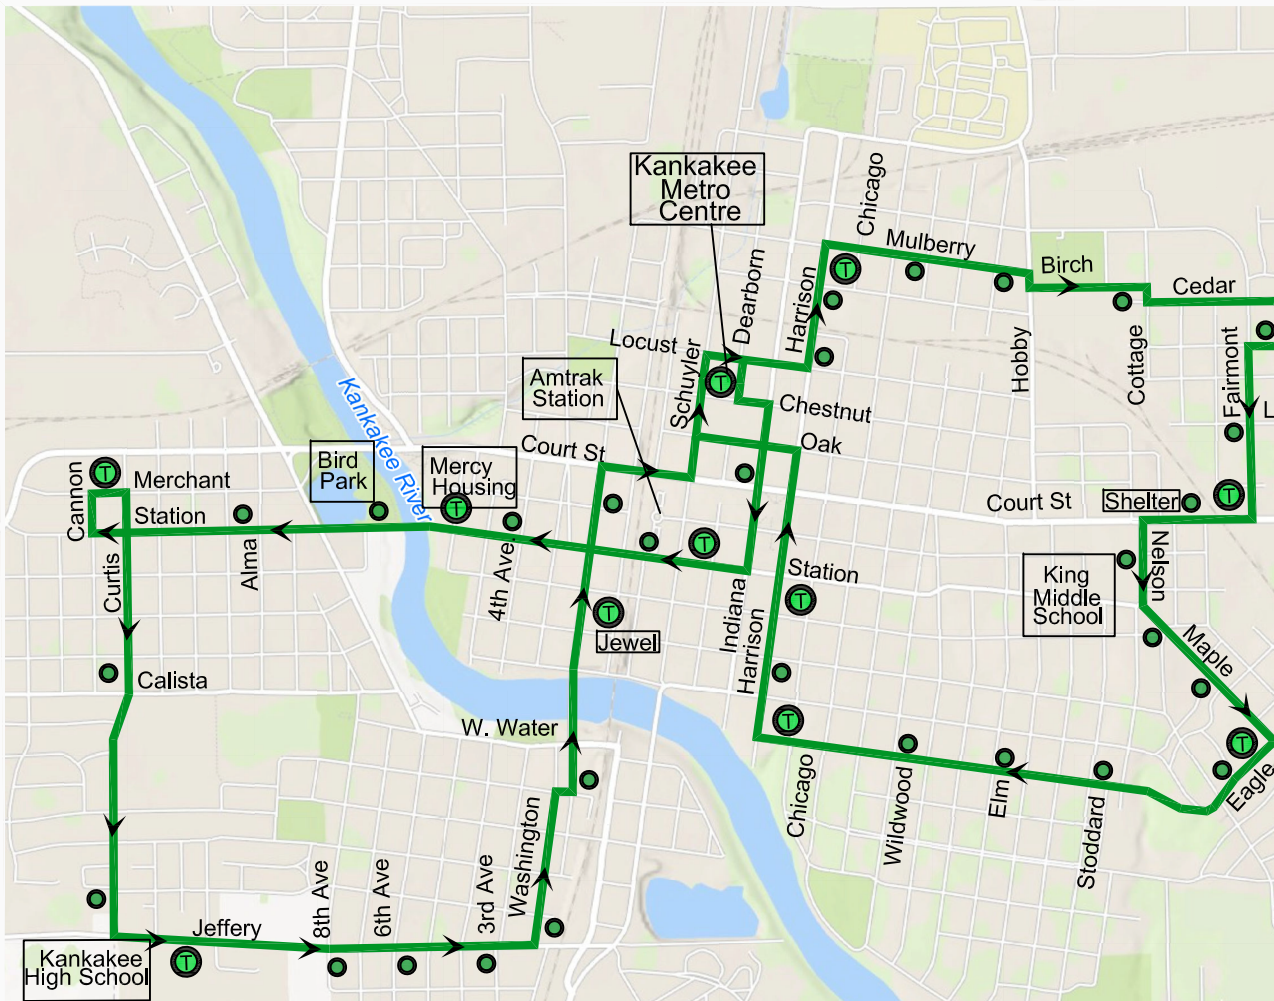

Route 14 - Mulberry/Fairmont/Eagle Station/Curtis/K3 High School/Jewel

First Stop-Kankakee Metro Centre
 Monday-Friday: 5:00 am
 Saturday: 7:00 am
 Sunday: 8:00 am

Last Stop-Kankakee Metro Centre
 Monday-Saturday: 9:25 pm
 Sunday: 3:55 pm

Stop Location	Min. after the hour
Kankakee Metro Centre	:00
Mulberry/Chicago	:02
Fairmont/Court	:09
Eagle/Maple	:13
Eagle/Chicago	:17
Harrison/Station	:20
Kankakee Metro Centre	:30
Station/Schuyler	:33
Mercy Housing	:37
Merchant/Curtis	:41
K3 High School	:45
Jewel	:49