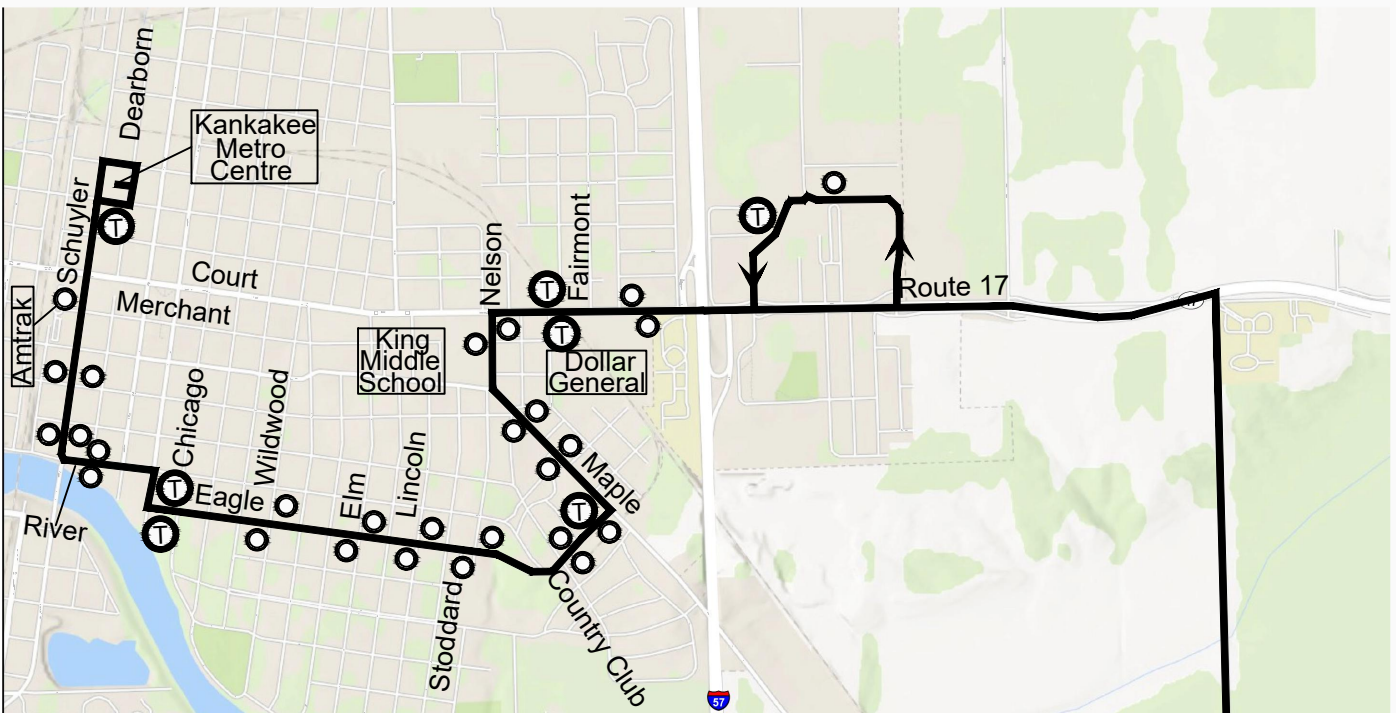

Route 5 - Eagle/Aroma Park

Stop Location	Min. after the hour
Aroma Park Shelter	:30
Crestview	:35
Riverside East	:38
Maple and Eagle	:41
Eagle and Chicago	:46
Kankakee Metro Centre	:00
Eagle and Chicago	:06
Dollar General	:13
Crestview	:16

First Stop-Lowe Rd/ Strasma Dr
 Monday-Friday: 5:30 am
 Saturday: 7:30 am

First Stop-Kankakee Metro Centre
 Sunday: 8:00 am

Last Stop-Aroma Park Shelter
 Monday-Saturday: 9:25 pm

Last Stop-Kankakee Metro Centre
 Sunday: 3:55 pm